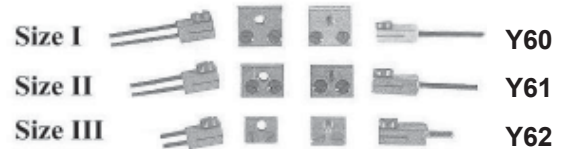

FORKS & BLOCKS

We have some factory original parts which are still available and generic parts to rebuild most suspension units. All parts are made in the **Black Forest**.

	Forks	Top Blocks	Bottom Blocks
<i>Kundo Standard</i>	Y44	Y43	Y45
<i>Kundo Junior</i>	Y44	Y43	Y45
<i>Schatz Standard</i>	Y50	Y37	Y39
<i>Schatz Junior</i>	Y41	Y40	Y48=42
<i>Size I</i>	Y50	Y49	Y51
<i>Size II</i>	Y63	Y45	Y39
<i>Size III</i>	Y47	Y46	Y48
<i>Electronic Fork #1</i>	Y60		
<i>Electronic Fork #2</i>	Y61		
<i>Electronic Fork #3</i>	Y62		

ASSORTMENTS OF SUSPENSION WIRES

Y102 - 3 each of 12 popular sizes in divided, reusable dispenser.

Y28 - 12 assorted wires

TABLE OF SUSPENSION WIRES - Y20-

Size - inches	mm	Size - inches	mm
0.0020	0.051	0.0030	0.076
0.0023	0.058	0.0032	0.081
0.0024	0.061	0.0035	0.089
0.0025	0.064	0.0040	0.102
0.0028	0.071	0.0051	0.130
Most wires are 120mm long		Wires are made from material equivalent to the factory originals.	
Some may be slightly shorter			